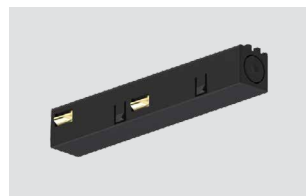

NEO-A T/PE-IN-R/9516-K-E
Neoline surface-mounted T-connector
PE inside right

662770 662771

NEO-A X/S/S-9517/P-ST6
Neoline surface-mounted X-connector
mechanical for suspension

663314 663617

NEO-A X/9517-K-E
Neoline surface-mounted X-connector

663636 663637

NEO-F/L/9501-S-KL-E
Neoline feeder
left

664263 664264

NEO-F/R/9501-S-KR-E
Neoline feeder
right

664265 664266

NEO-IE/9503-S-K-E
Neoline linear connector
electrical inside

664267 664268

NEO-A S/S-9500-114
Neoline ceiling bracket