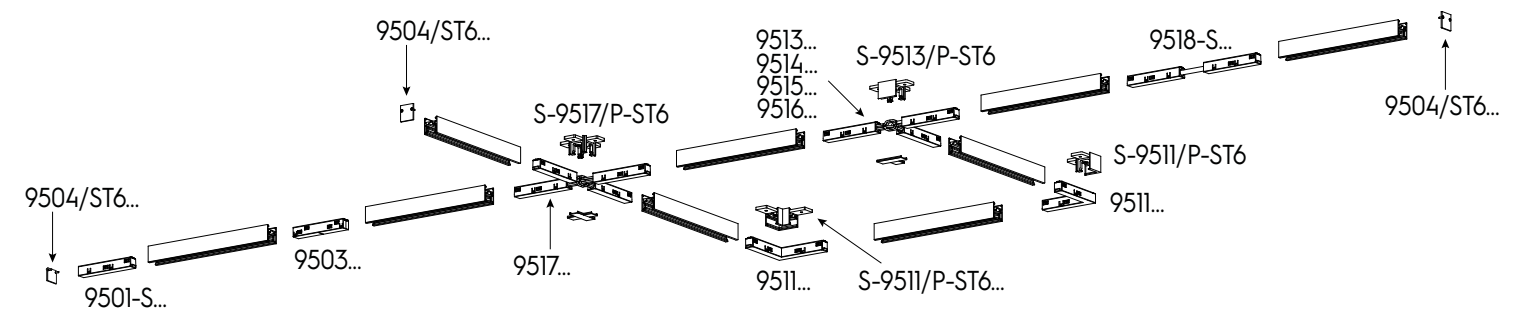

INTELLIGENT SYSTEM

Easy installation is guaranteed thanks to intelligently designed accessories. Die Stromschiene Neoline comes in white and black and is ideal for the realization of illumination settings with DALI.

ELECTROMECHANICAL ACCESSORIES

NEO-A L/IN/9511-KI-E
Neoline surface-mounted L-connector
PE inside

665452 665453

NEO-A L/OUT/9511-KE-E
Neoline surface-mounted L-connector
PE outside

665454 665455

NEO-A T/S/S-9513/P-ST6
Neoline surface-mounted L-connector
mechanical for suspension

661372 661459

NEO-A T/S/S-9513/P-ST6
Neoline surface-mounted T-connector
mechanical for suspension

661372 661459

NEO-A T/PE-OUT-L/9513-K-E
Neoline surface-mounted T-connector
PE outside left

661372 661459

NEO-A T/PE-OUT-R/9514-K-E
Neoline surface-mounted T-connector
PE outside right

662559 662560