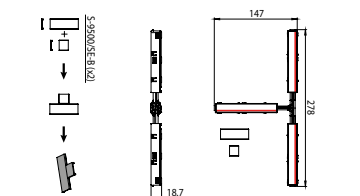

NEO-A T/PE-OUT-R/9514-K-E
Neoline surface-mounted T-connector
PE outside right

662559 662560