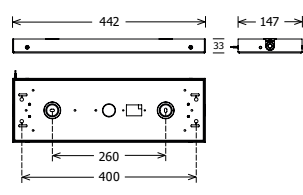

NEO-Z CONV 1X150
Neoline ballast housing
1X150W

665526 665527