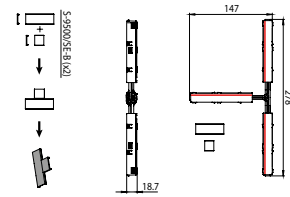

ELECTROMECHANICAL ACCESSORIES

NEO-A T/PE-IN-L/9515-K-E
Neoline surface-mounted T-connector
PE inside left

662613 662744