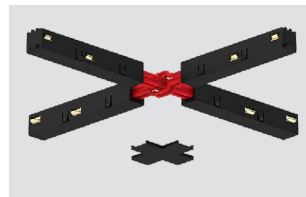

NEO-A X/9517-K-E
Neoline surface-mounted X-connector

663636 663637

NEO-F/L/9501-S-KL-E
Neoline feeder
left