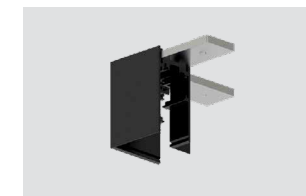

664251 664252

NEO-A S/S-9500/323-LA
Neoline linear connector
mechanic for suspension

664253

NEO-A S/9500-KIT1-3/3000
Neoline suspension set
L=3000MM

664250

NEO-A CAP/9504/ST6
Neoline end cover

664246 664247