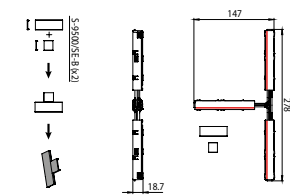

662770 662771