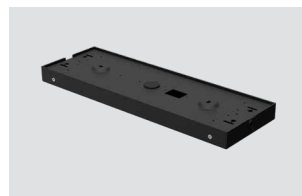

NEO-Z CONV 2X150/CAS
Neoline ballast housing
2X150W Casambi

665532 665533