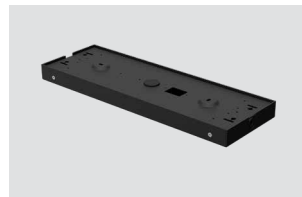

NEO-Z CONV 1X150/CAS
Neoline ballast housing
1X150W Casambi

665528 665529