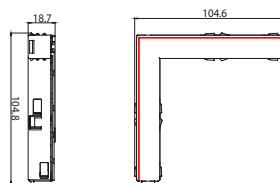

NEO-A L/OUT/9511-KE-E
Neoline surface-mounted L-connector
PE outside

665454 665455