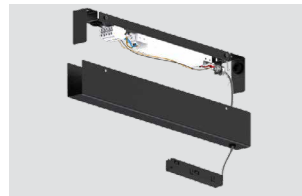

NEO-Z PSP/9500/P-1000E-SP-N
Neoline power supply suspension

663843 663844