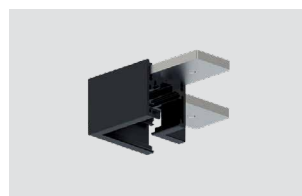

NEO-A T/S/S-9513/P-ST6
Neoline surface-mounted L-connector
mechanical for suspension

661372 661459