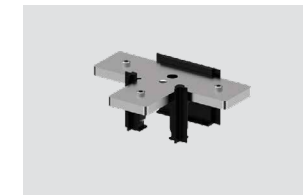

ON THE PULSE OF THE POWER TRACK

With a versatile range of connectors, the narrow power track can be adapted in length and shape to suit all given requirements. The track is available as a surface-mounted version and, with the respective accessories, as a pendant version.

SURFACE-MOUNTED-POWER TRACK

NEO-A 10/9500-1/ST6-E
Neoline surface-mounted power track
L=1000mm

■ 664240 □ 664241

NEO-A 20/9500-2/ST6-E
Neoline surface-mounted power track
L=2000mm

■ 664242 □

NEO-A 30/9500-3/ST6-E
Neoline surface-mounted power track
L=3000mm

ELECTROMECHANICAL ACCESSORIES

NEO-A L/IN/9511-KI-E
Neoline surface-mounted L-connector
PE inside

665452 665453

NEO-A L/OUT/9511-KE-E
Neoline surface-mounted L-connector
PE outside

665454 665455

NEO-A T/S/S-9513/P-ST6
Neoline surface-mounted L-connector
mechanical for suspension

661372 661459

NEO-A T/S/S-9513/P-ST6
Neoline surface-mounted T-connector
mechanical for suspension

661372 661459

NEO-A T/PE-OUT-L/9513-K-E
Neoline surface-mounted T-connector
PE outside left

661372 661459