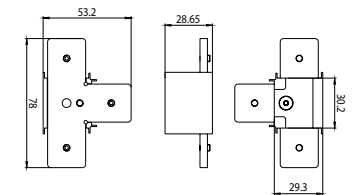

NEO-A T/S/S-9513/P-ST6
Neoline surface-mounted T-connector
mechanical for suspension

661372 661459