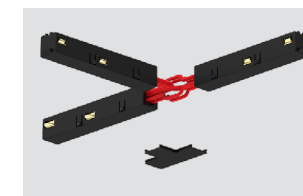

ON THE PULSE OF THE POWER TRACK

With a versatile range of connectors, the narrow power track can be adapted in length and shape to suit all given requirements. The track is available as a surface-mounted version and, with the respective accessories, as a pendant version.

ELECTROMECHANICAL ACCESSORIES

NEO-A L/IN/9511-KI-E
Neoline surface-mounted L-connector
PE inside

665452 665453

NEO-A L/OUT/9511-KE-E
Neoline surface-mounted L-connector
PE outside

665454 665455

NEO-A T/S/S-9513/P-ST6
Neoline surface-mounted L-connector
mechanical for suspension

661372 661459

NEO-A T/S/S-9513/P-ST6
Neoline surface-mounted T-connector
mechanical for suspension

661372 661459

NEO-A T/PE-OUT-L/9513-K-E
Neoline surface-mounted T-connector
PE outside left

661372 661459

NEO-A T/PE-OUT-R/9514-K-E
Neoline surface-mounted T-connector
PE outside right

662559 662560

ELECTROMECHANICAL ACCESSORIES

NEO-A T/PE-IN-L/9515-K-E
Neoline surface-mounted T-connector
PE inside left

662613 662744