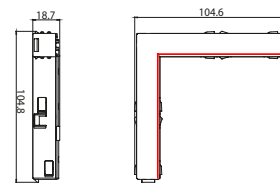

ELECTROMECHANICAL ACCESSORIES

NEO-A L/IN/9511-KI-E
Neoline surface-mounted L-connector
PE inside

665452 665453