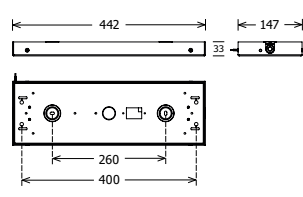

NEO-Z CONV 1X150/CAS
Neoline ballast housing
1X150W Casambi

665528 665529