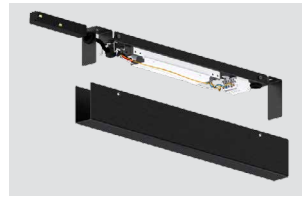

NEO-A CAP ESP/9504/ST6-F
Neoline end cover
with feeding opening

664248 664249

ELECTRICAL SUPPLY

NEO-Z PSA/9500/P-1000E-C1-N
Neoline power supply surface-mounted

663841 663842

NEO-Z PSP/9500/P-1000E-SP-N
Neoline power supply suspension