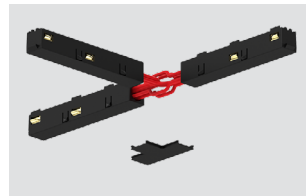

ON THE PULSE OF THE POWER TRACK

With a versatile range of connectors, the narrow power track can be adapted in length and shape to suit all given requirements. The track is available as a surface-mounted version and, with the respective accessories, as a pendant version.

661372 661459

NEO-A T/S/S-9513/P-ST6
Neoline surface-mounted T-connector
mechanical for suspension

661372 661459

NEO-A T/PE-OUT-L/9513-K-E
Neoline surface-mounted T-connector
PE outside left

661372 661459

NEO-A T/PE-OUT-R/9514-K-E
Neoline surface-mounted T-connector
PE outside right

662559 662560

ELECTROMECHANICAL ACCESSORIES

NEO-A T/PE-IN-L/9515-K-E
Neoline surface-mounted T-connector
PE inside left

662613 662744

NEO-A T/PE-IN-R/9516-K-E
Neoline surface-mounted T-connector
PE inside right

662770 662771

NEO-A X/S/S-9517/P-ST6
Neoline surface-mounted X-connector
mechanical for suspension

663314 663617

NEO-A X/9517-K-E
Neoline surface-mounted X-connector