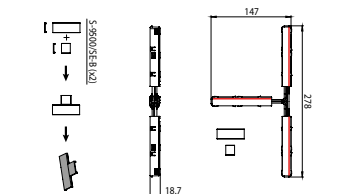

NEO-A T/PE-OUT-L/9513-K-E
Neoline surface-mounted T-connector
PE outside left

661372 661459