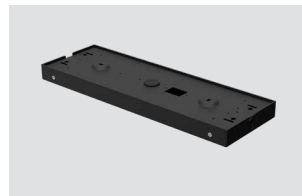

NEO-Z CONV 2X150
Neoline ballast housing
2X150W

665530 665531