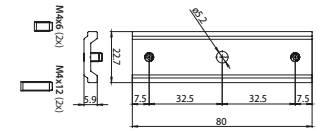

664253

NEO-A S/9500-KIT1-3/3000
Neoline suspension set
L=3000MM