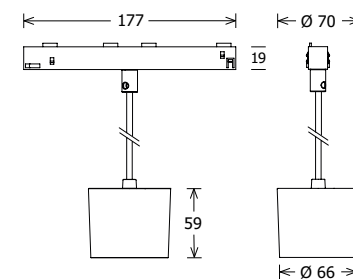

TRACK-MOUNTED SPOTLIGHT

ORYO
track-mounted spotlight 100

COLOURS

SHIELDS

PENDANT VARIANT

ORYO
track-mounted pendant spotlight 100

ORYO
track-mounted pendant spotlight 200

	ORYO 100	ORYO 200
COLOURS	black, white, silver, RAL*	black, white, silver, RAL*
DALI	Option	Option
BEAM ANGLE	15°, 25°, 45°	15°, 25°, 45°
SYSTEM POWER	18, 20, 20	30
LUMINOUS FLUX AT 4000K	1550 lm 1820 lm 1940 lm	3080 lm 3290 lm 3520 lm
CRI	90	90
EFFICIENCY AT 4000K	86 lm/W 91 lm/W 97 lm/W	102 lm/W 109 lm/W 117 lm/W
COLOUR TEMPERATURE	2700 K, 3000 K, 4000 K	2700 K, 3000 K, 4000 K
VARIANTS	track-mounted spotlight pendant variant	track-mounted spotlight pendant variant