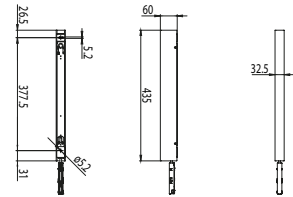

ELECTRICAL SUPPLY

NEO-Z PSA/9500/P-1000E-C1-N
Neoline power supply surface-mounted

663841 663842