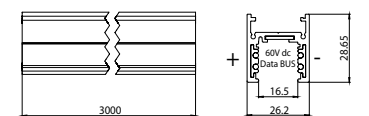

NEO-A 30/9500-3/ST6-E
Neoline surface-mounted power track
L=3000mm

■ 664244 □ 664245