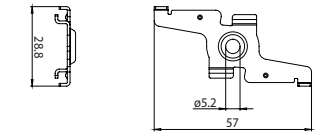

664251 664252

NEO-A S/S-9500/323-LA
Neoline linear connector
mechanic for suspension