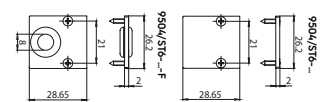

664248 664249