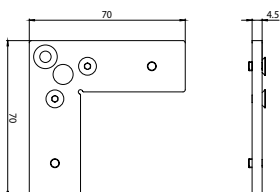

NEO-A T/S/S-9513/P-ST6
Neoline surface-mounted L-connector
mechanical for suspension

661372 661459