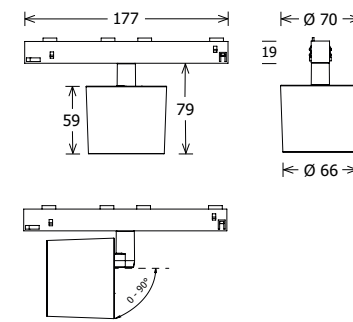

TRACK-MOUNTED SPOTLIGHT