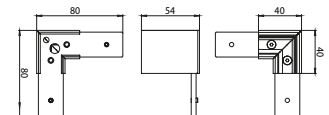

664251 664252

NEO-A S/S-9500/323-LA
Neoline linear connector
mechanic for suspension

664253

NEO-A S/9500-KIT1-3/3000
Neoline suspension set
L=3000MM

664250

NEO-A CAP/9504/ST6
Neoline end cover

664246 664247