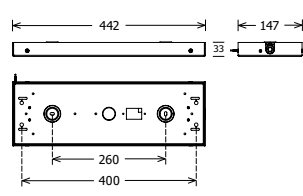

NEO-Z CONV 2X150
Neoline ballast housing
2X150W

665530 665531