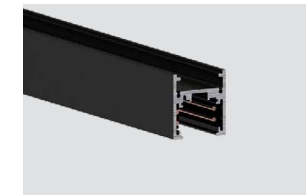

NEOLINE 48 V SYSTEM

MINIMAL DIMENSIONS
PERFECT PROPORTIONS

LTS

GREAT SHOW

THE SLIM POWER TRACK SYSTEM

The new 48-volt track Neoline complements the comprehensive power track portfolio from LTS Licht & Leuchten GmbH. It is more delicate and discreet than all the previous track products from LTS. Neoline is unobtrusive and almost completely blends in with the background. The operating voltage of 48 volts allows for smaller and slimmer overall dimensions. When combined with the small ORYO 100 spotlight, Neoline is a stylish and upscale element in your retail and hospitality lighting concept. The distinctive and slim power track is particularly suitable for shop-in-shop solutions, smaller retail spaces, homely cafés, fancy boutiques, niches and corners that need extra highlighting, and for exclusive shop windows.

ON THE PULSE OF THE POWER TRACK

With a versatile range of connectors, the narrow power track can be adapted in length and shape to suit all given requirements. The track is available as a surface-mounted version and, with the respective accessories, as a pendant version.

SURFACE-MOUNTED-POWER TRACK

NEO-A 10/9500-1/ST6-E
Neoline surface-mounted power track
L=1000mm

■ 664240 □ 664241

NEO-A 20/9500-2/ST6-E
Neoline surface-mounted power track
L=2000mm

■ 664242 □

NEO-A 30/9500-3/ST6-E
Neoline surface-mounted power track
L=3000mm