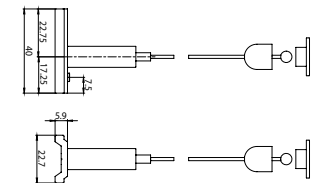

664251 664252

NEO-A S/S-9500/323-LA
Neoline linear connector
mechanic for suspension

664253

NEO-A S/9500-KIT1-3/3000
Neoline suspension set
L=3000MM

664250

NEO-A CAP/9504/ST6
Neoline end cover

664246 664247