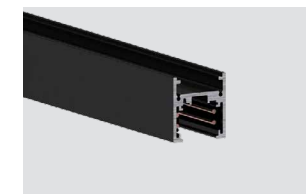

ON THE PULSE OF THE POWER TRACK

With a versatile range of connectors, the narrow power track can be adapted in length and shape to suit all given requirements. The track is available as a surface-mounted version and, with the respective accessories, as a pendant version.

SURFACE-MOUNTED-POWER TRACK

NEO-A 10/9500-1/ST6-E
Neoline surface-mounted power track
L=1000mm

■ 664240 □ 664241

NEO-A 20/9500-2/ST6-E
Neoline surface-mounted power track
L=2000mm

■ 664242 □

NEO-A 30/9500-3/ST6-E
Neoline surface-mounted power track
L=3000mm