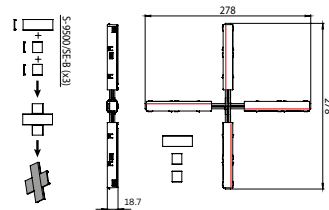

663636 663637

NEO-F/L/9501-S-KL-E
Neoline feeder
left