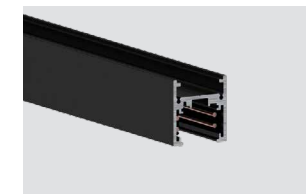

NEO-A 30/9500-3/ST6-E
Neoline surface-mounted power track
L=3000mm

■ 664244 □ 664245