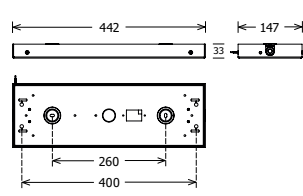

NEO-Z CONV 2X150/CAS
Neoline ballast housing
2X150W Casambi

665532 665533