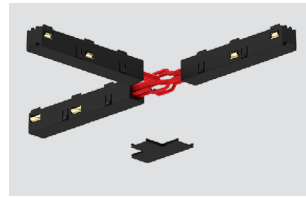

ON THE PULSE OF THE POWER TRACK

With a versatile range of connectors, the narrow power track can be adapted in length and shape to suit all given requirements. The track is available as a surface-mounted version and, with the respective accessories, as a pendant version.

661372 661459

NEO-A T/S/S-9513/P-ST6
Neoline surface-mounted T-connector
mechanical for suspension

661372 661459

NEO-A T/PE-OUT-L/9513-K-E
Neoline surface-mounted T-connector
PE outside left

661372 661459

NEO-A T/PE-OUT-R/9514-K-E
Neoline surface-mounted T-connector
PE outside right

662559 662560

ELECTROMECHANICAL ACCESSORIES

NEO-A T/PE-IN-L/9515-K-E
Neoline surface-mounted T-connector
PE inside left

662613 662744

NEO-A T/PE-IN-R/9516-K-E
Neoline surface-mounted T-connector
PE inside right

662770 662771

NEO-A X/S/S-9517/P-ST6
Neoline surface-mounted X-connector
mechanical for suspension

663314 663617

NEO-A X/9517-K-E
Neoline surface-mounted X-connector