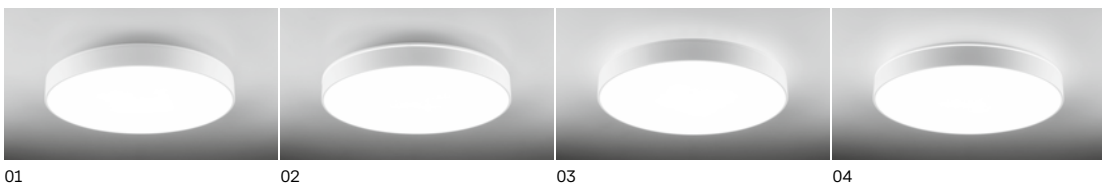

LUNATA

LIGHT CONCEPTS
WITH CHARACTER

LTS

LUNATA

Direct/Direct-Indirect

with and without light effect ring

LUNATA CEILING AND PENDANT LUMINAIRE

A luminaire series – unique and versatile – ideal for innovative lighting concepts.

Lunata has been created for beautifully designed spaces for meeting and communication.

Available in five sizes and with different mounting variants, Lunata allows for total design freedom. With the new generation of Lunata, LTS guarantees an extremely efficient, high-quality and energy-saving luminaire with particularly homogeneous illumination. A light effect ring provides for the creation of atmospheric highlights. Lunata can be used to create four different light concepts. In addition to direct (01) or direct/indirect (02) light behind the luminaire, a light effect ring opens up additional options to form impressive, creative illumination highlights with direct lateral (03) or direct/indirect lateral (04) effects.