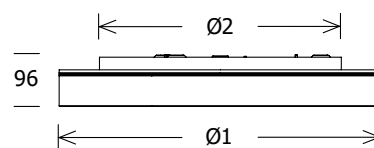

Direct-Indirect with light effect ring