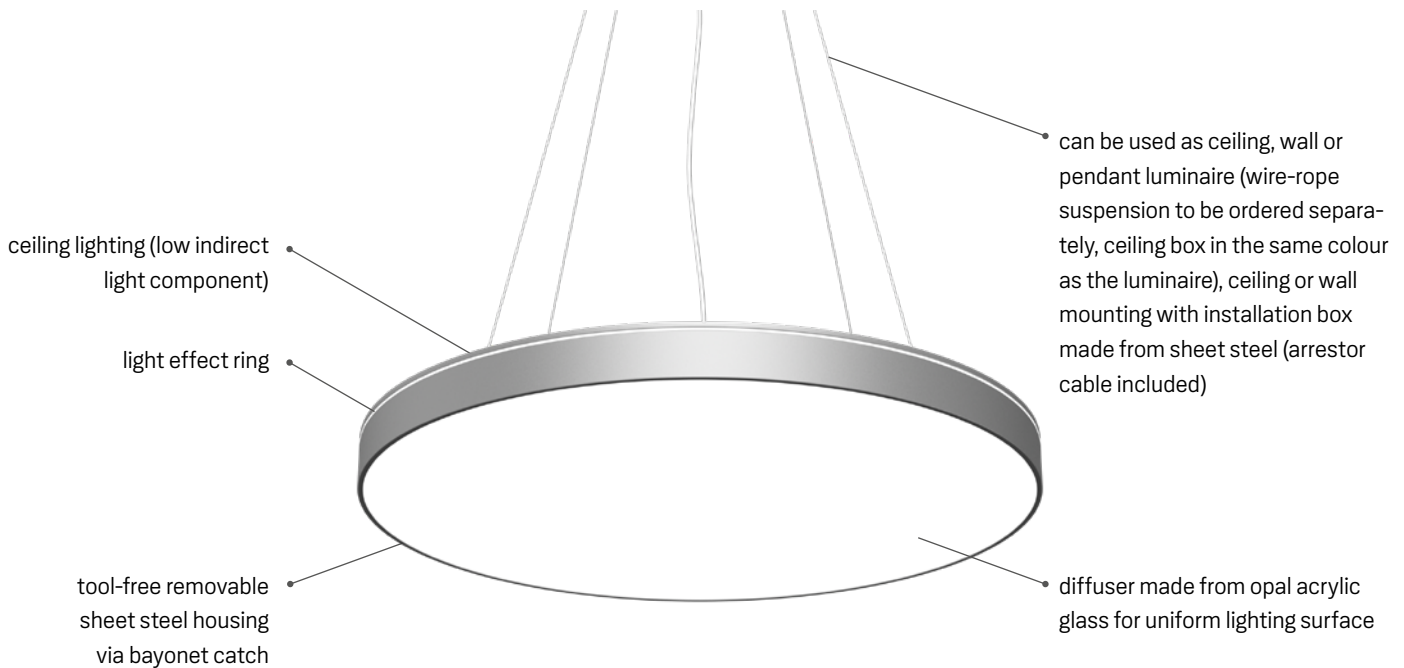

LUNATA

LIGHT CONCEPTS
WITH CHARACTER

LTS

LUNATA

Direct/Direct-Indirect

with and without light effect ring

LUNATA CEILING AND PENDANT LUMINAIRE

A luminaire series – unique and versatile – ideal for innovative lighting concepts.

Lunata has been created for beautifully designed spaces for meeting and communication.

Available in five sizes and with different mounting variants, Lunata allows for total design freedom. With the new generation of Lunata, LTS guarantees an extremely efficient, high-quality and energy-saving luminaire with particularly homogeneous illumination. A light effect ring provides for the creation of atmospheric highlights. Lunata can be used to create four different light concepts. In addition to direct (01) or direct/indirect (02) light behind the luminaire, a light effect ring opens up additional options to form impressive, creative illumination highlights with direct lateral (03) or direct/indirect lateral (04) effects.