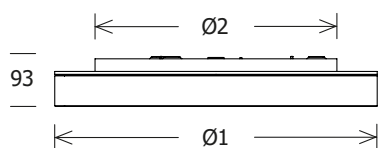

COLOURS

- black
- silver
- white
- RAL on request

Direct without light effect ring